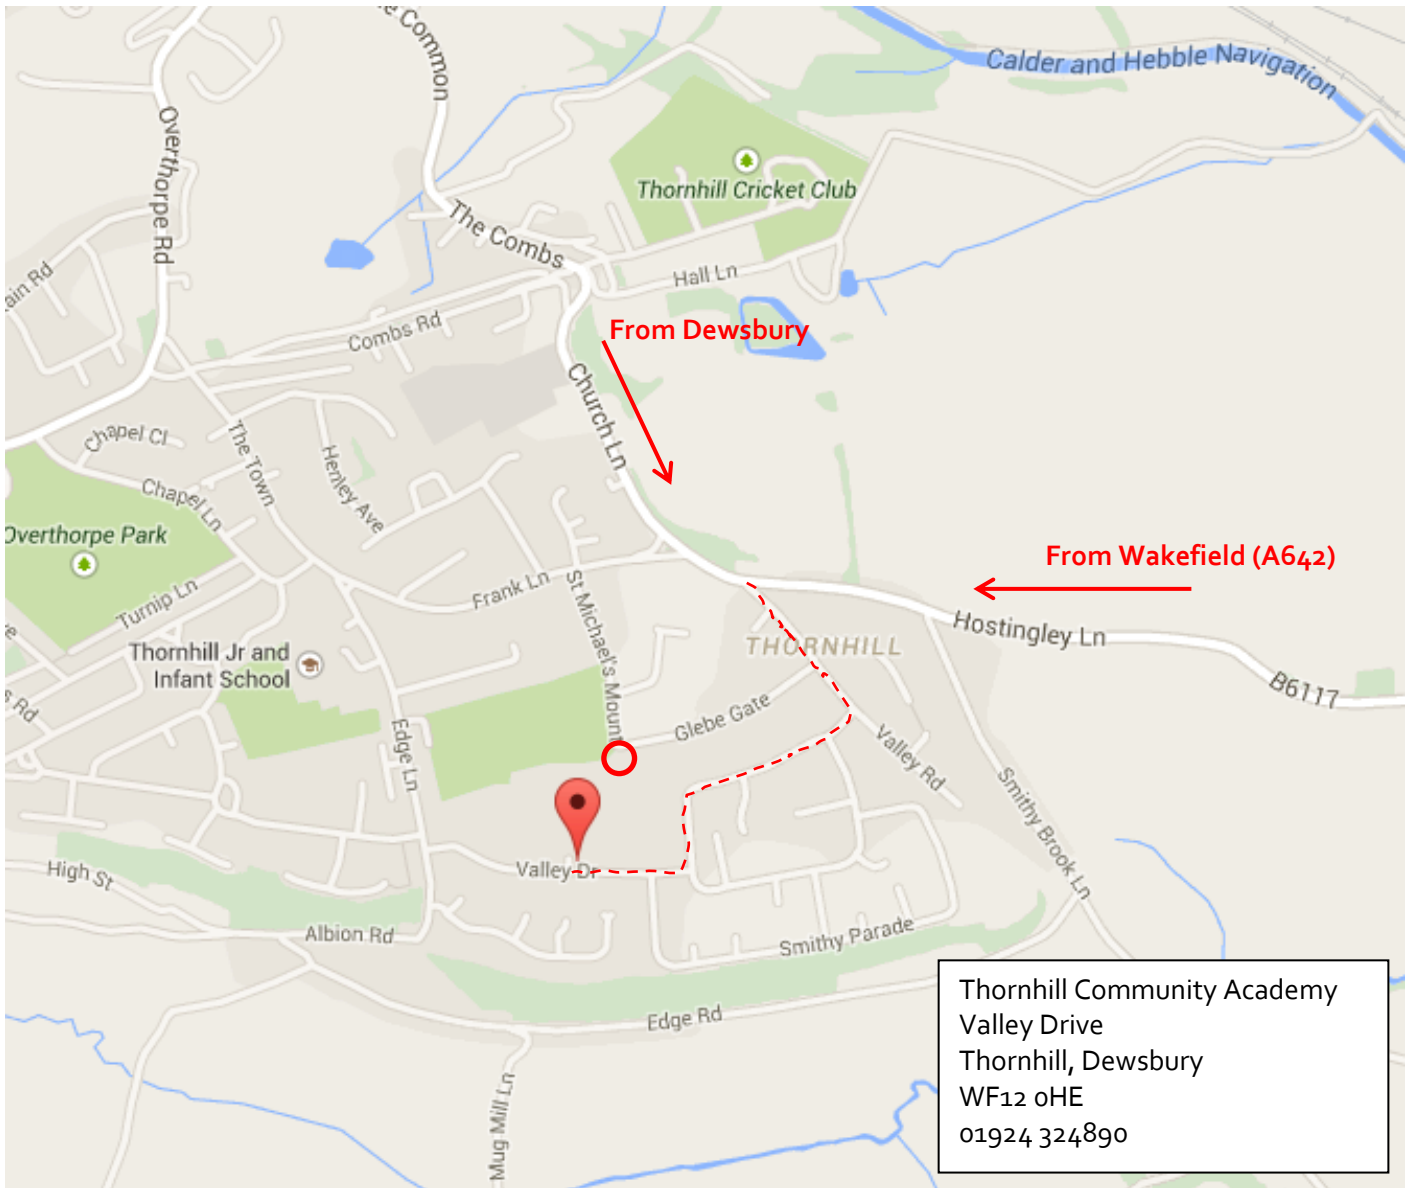

Directions to Thornhill Community Academy

From Dewsbury

Leave Dewsbury on the B6409 Savile Road through Savile Town on to the B6117 Slaithwaite Road through Thornhill Lees. This road becomes The Common, The Combs and then Church Lane.

From Wakefield

Leave Wakefield via Horbury and turn on to Hostingley Lane from the A642

From Huddersfield

It's possible to approach Thornhill in a number of directions. Via Mirfield and Ravensthorpe on A644 turn right on to Calder Road and follow it through Thornhill Lees to join the B6117 Slaithwaite Road. Via Lepton turn on to Hostingley Lane from the A642. From the B6118 at Kirkburton/Whitley turn left on to Tanhouse Lane and follow the road down in to Thornhill.

- From Hostingley Lane or Church Lane turn on to Valley Road.
- Take the second right on to Partridge Crescent and then right again on to Valley Drive.
- The entrance to school is half way up Valley Drive on the right between bungalows.
- Visitors' parking spaces are available directly in front of the building. Additional parking at the rear of the building is accessed from Glebe Gate  - walk clockwise around the outside of the school building and enter via Reception.